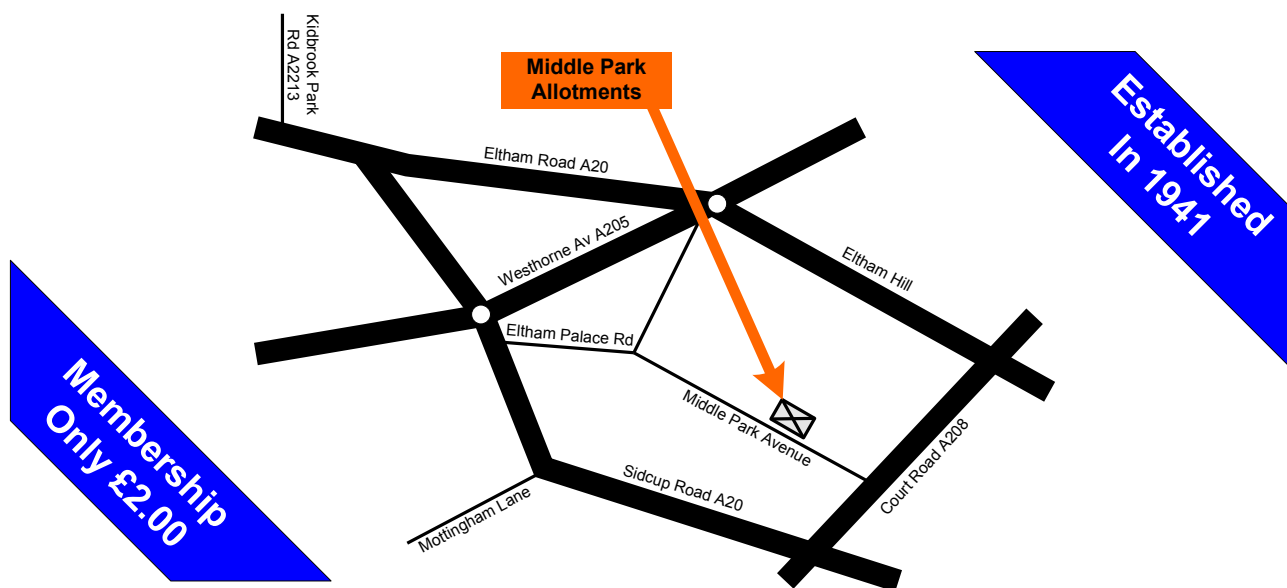

ELTHAM ALLOTMENTS AND GARDEN SOCIETY

www.eags.org.uk

May 2009

2/2

GARDENING EQUIPMENT	£
Canes (3')	0.15
Canes (5')	0.20
Canes (8')	0.45
Gloves - All Round Use (Green)	3.20
Gloves - All Other	1.00
Green Split Canes (18" x 10)	0.15
Green Split Canes (24" x 10)	0.20
Green Split Canes (30" x 10)	0.30