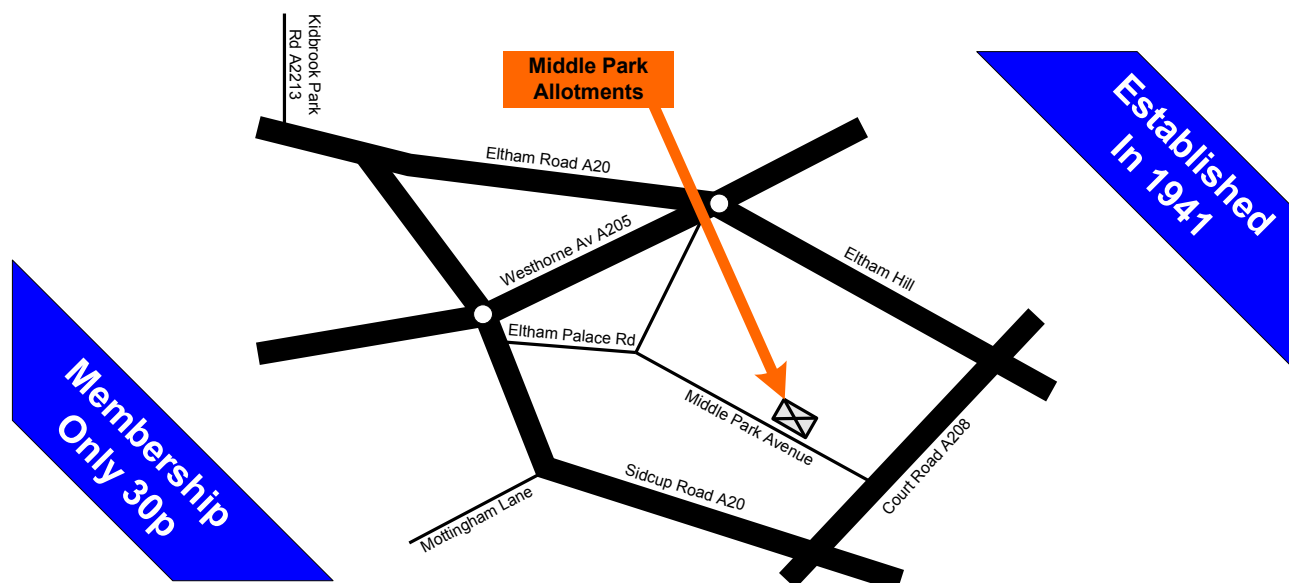

ELTHAM ALLOTMENTS AND GARDEN SOCIETY

www.eags.org.uk

June 2008

2/2

GARDENING EQUIPMENT £

Canes (3')	0.15
Canes (5')	0.20
Canes (8')	0.38
Gloves - All Round Use (Green)	3.20
Gloves - All Other	1.00
Green Split Canes (18" x 10)	0.15
Green Split Canes (24" x 10)	0.20
Green Split Canes (30" x 10)	0.30
Hanging Basket (12")	1.65
Plant Labels (10)	0.30